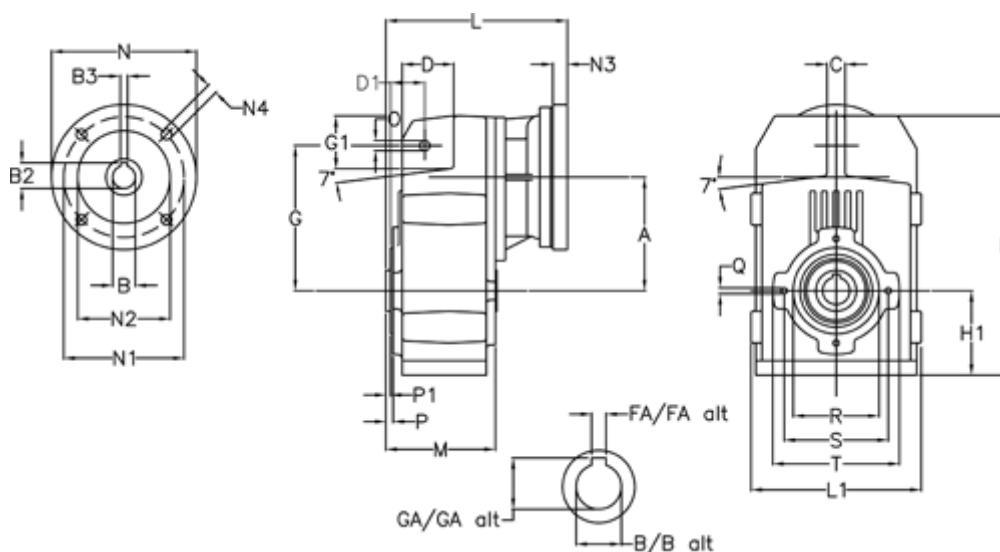

Article number: 29560209553220  
 Description: Shaft mounted gear  
 A253H35-95,5-P63B5

## Measures

A = 128.75	FA = 10	M = 135.5	Q = M10x14
B = 35	G = 162	N = 140	R = 110
B1 = 11	G1 = 58.0	N1 = 115	S = 130
B2 = 12.8	GA = 38.3	N2 = 95	T = 150
B3 = 4	H = 290.5	N4 = M8x19	
C = 20	H1 = 93.5	O = 13	
D = 57.0	L = 213.0	P = 6.0	
D1 = 43.5	L1 = 188	P1 = 3.5	